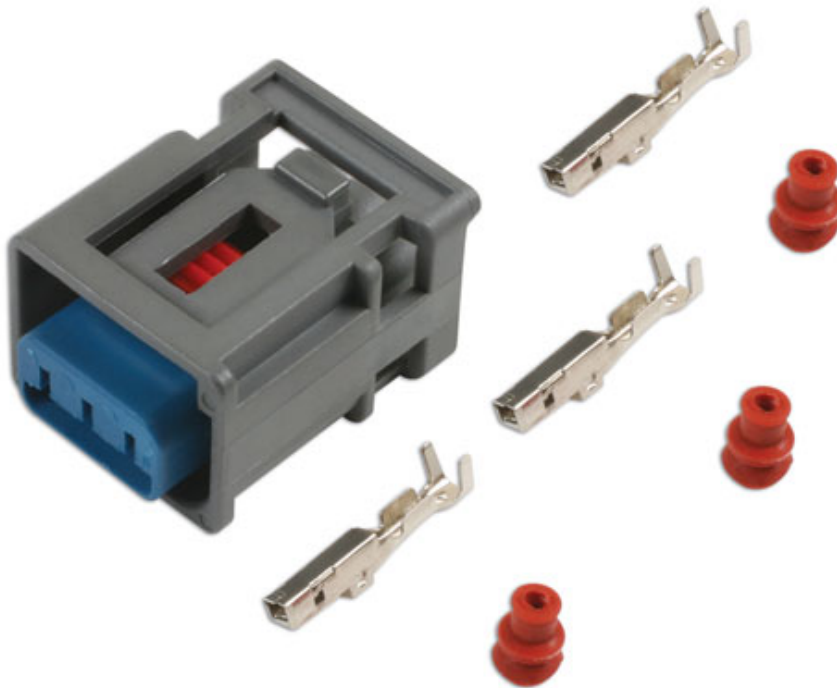

## Ford 3 Pin Sensor Kit 28pc

### Additional Information

- Ford Camshaft Position Sensor Connector
- Replacement OEM 3U2Z-14S411-KMB
- Kit Contains - 4 x 3 Pin Female Connectors
- 12 x Terminals (37355) 12 x Seals (37360)
- Supplied in a blister